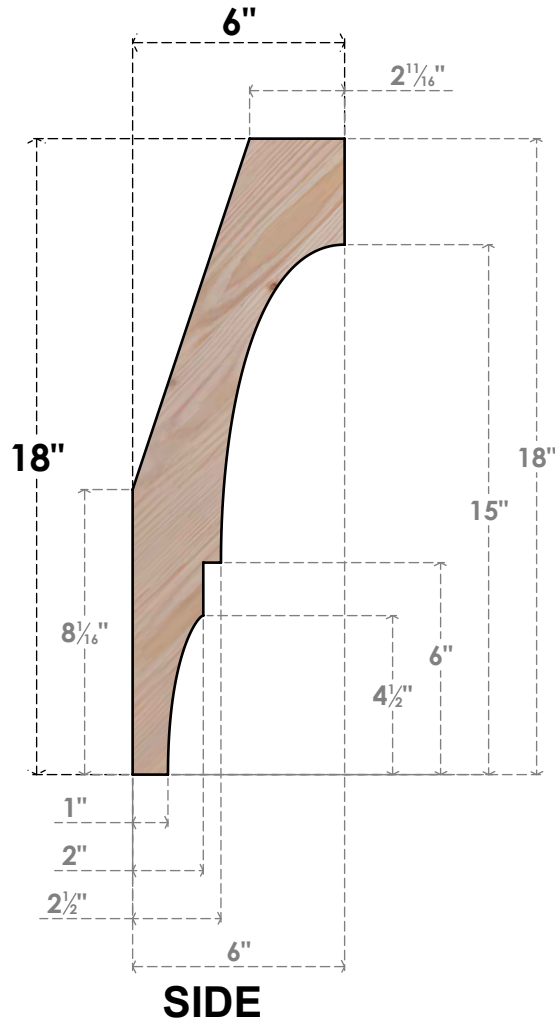

BRC04X06X18BOA00SDF

3 1/2"W X 6"D X 18"H BALBOA SMOOTH BRACE, DOUGLAS FIR

EKENA MILLWORK
 2300 WEST MAIN ST.
 CLARKSVILLE, TX 75426
 TOLL FREE: 866-607-0453
 WWW.EKENAMILLWORK.COM

NOTES

1. INSTALLATION TO BE COMPLETED IN ACCORDANCE WITH MANUFACTURER'S SPECIFICATIONS.
2. DRAWING MAY NOT BE TO SCALE
3. THIS DRAWING IS INTENDED FOR DESIGN AND PLANNING PURPOSES ONLY.
4. ALL INFORMATION CONTAINED HEREIN WAS CURRENT AT THE TIME OF DEVELOPMENT BUT MUST BE REVIEWED AND APPROVED BY THE PRODUCT MANUFACTURER TO BE CONSIDERED ACCURATE.
5. PRODUCTS ARE NOT KILN DRIED. THIS ITEM IS UNIQUE AND WILL CONTAIN THE NATURAL VARIATIONS THAT THE WOOD SPECIES OFFERS. THIS MAY RESULT IN VARIATIONS UP TO 1/4"